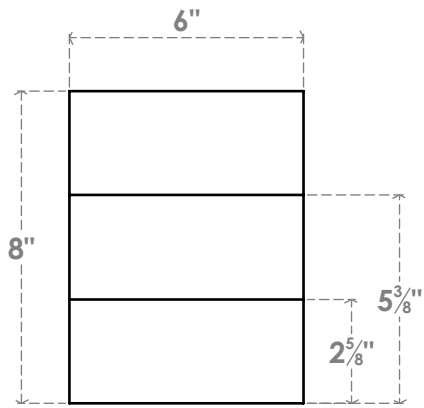

RFTP06X08X30CAR

6"W X 8"H X 30"L CARMEL ARCHITECTURAL GRADE PVC RAFTER TAIL

SIDE PROFILE

FRONT PROFILE

ISOMETRIC

EKENA
MILLWORK
 EKENA MILLWORK
 2300 WEST MAIN ST.
 CLARKSVILLE, TX 75426
 TOLL FREE: 866-607-0453
 WWW.EKENAMILLWORK.COM