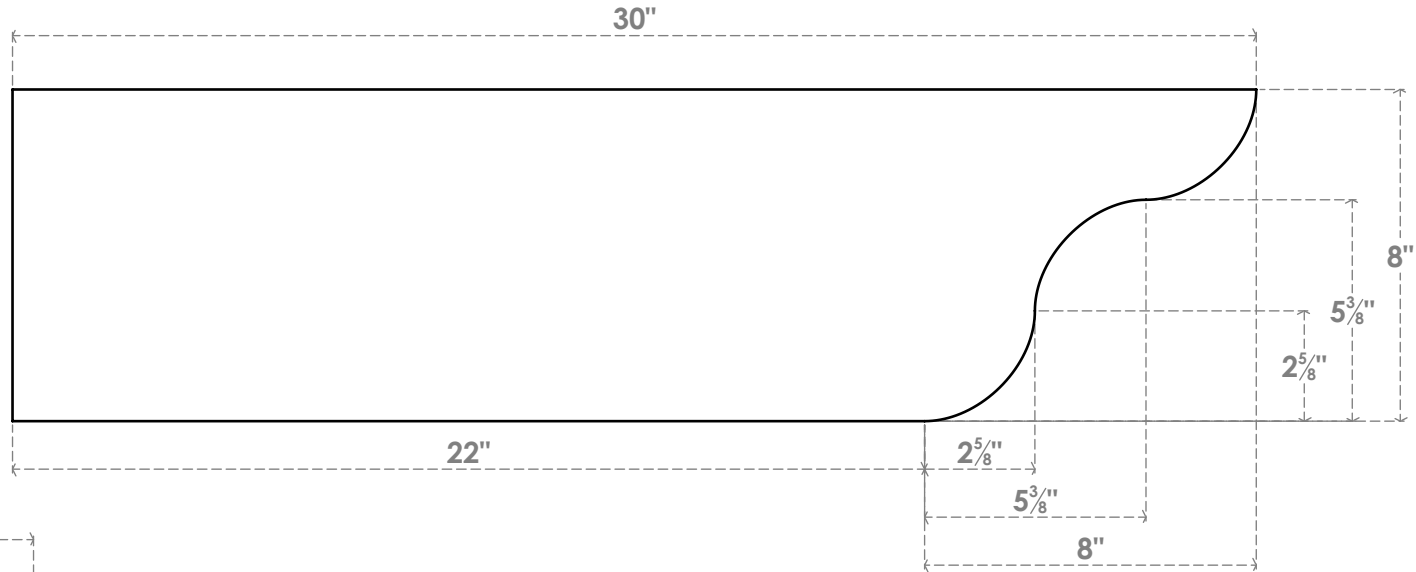

RFTP06X08X30CAR

6"W X 8"H X 30"L CARMEL ARCHITECTURAL GRADE PVC RAFTER TAIL

SIDE PROFILE

FRONT PROFILE

ISOMETRIC

EKENA
MILLWORK
 EKENA MILLWORK
 2300 WEST MAIN ST.
 CLARKSVILLE, TX 75426
 TOLL FREE: 866-607-0453
 WWW.EKENAMILLWORK.COM